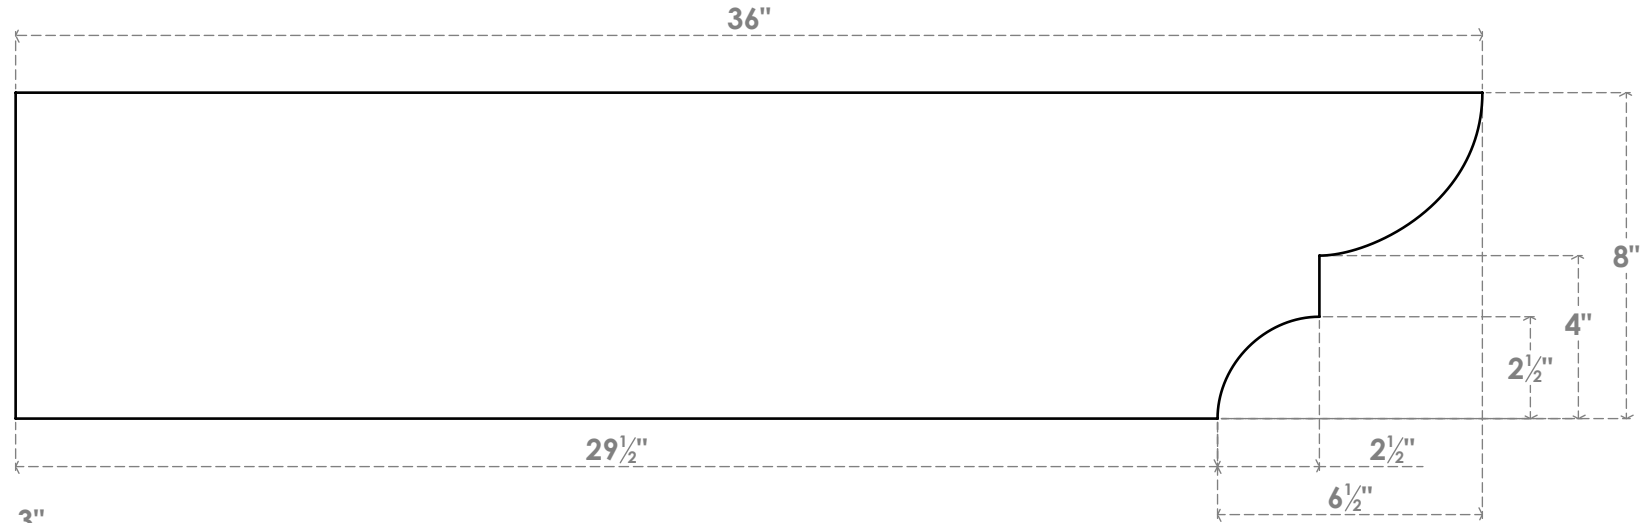

RFTP03X08X36RID

3"W X 8"H X 36"L RIDGEWOOD ARCHITECTURAL GRADE PVC RAFTER TAIL

SIDE PROFILE

FRONT PROFILE

ISOMETRIC

EKENA MILLWORK
2300 WEST MAIN ST.
CLARKSVILLE, TX 75426
TOLL FREE: 866-607-0453
WWW.EKENAMILLWORK.COM