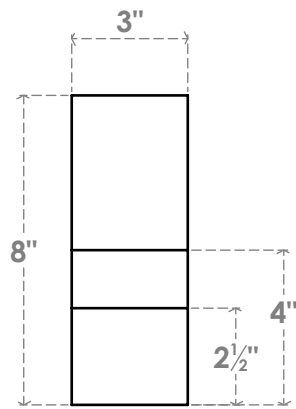

RFTP03X08X36RID

3"W X 8"H X 36"L RIDGEWOOD ARCHITECTURAL GRADE PVC RAFTER TAIL

SIDE PROFILE

FRONT PROFILE

ISOMETRIC

EKENA MILLWORK
2300 WEST MAIN ST.
CLARKSVILLE, TX 75426
TOLL FREE: 866-607-0453
WWW.EKENAMILLWORK.COM

NOTES

1. INSTALLATION TO BE COMPLETED IN ACCORDANCE WITH MANUFACTURER'S SPECIFICATIONS.
2. DRAWING MAY NOT BE TO SCALE
3. THIS DRAWING IS INTENDED FOR DESIGN AND PLANNING PURPOSES ONLY.
4. ALL INFORMATION CONTAINED HEREIN WAS CURRENT AT THE TIME OF DEVELOPMENT BUT MUST BE REVIEWED AND APPROVED BY THE PRODUCT MANUFACTURER TO BE CONSIDERED ACCURATE.
5. ARCHITECTURAL GRADE PVC PRODUCTS ARE MADE FROM EXPANDED CELLULAR PVC AND COME NATURALLY WHITE BUT MAY BE PAINTED